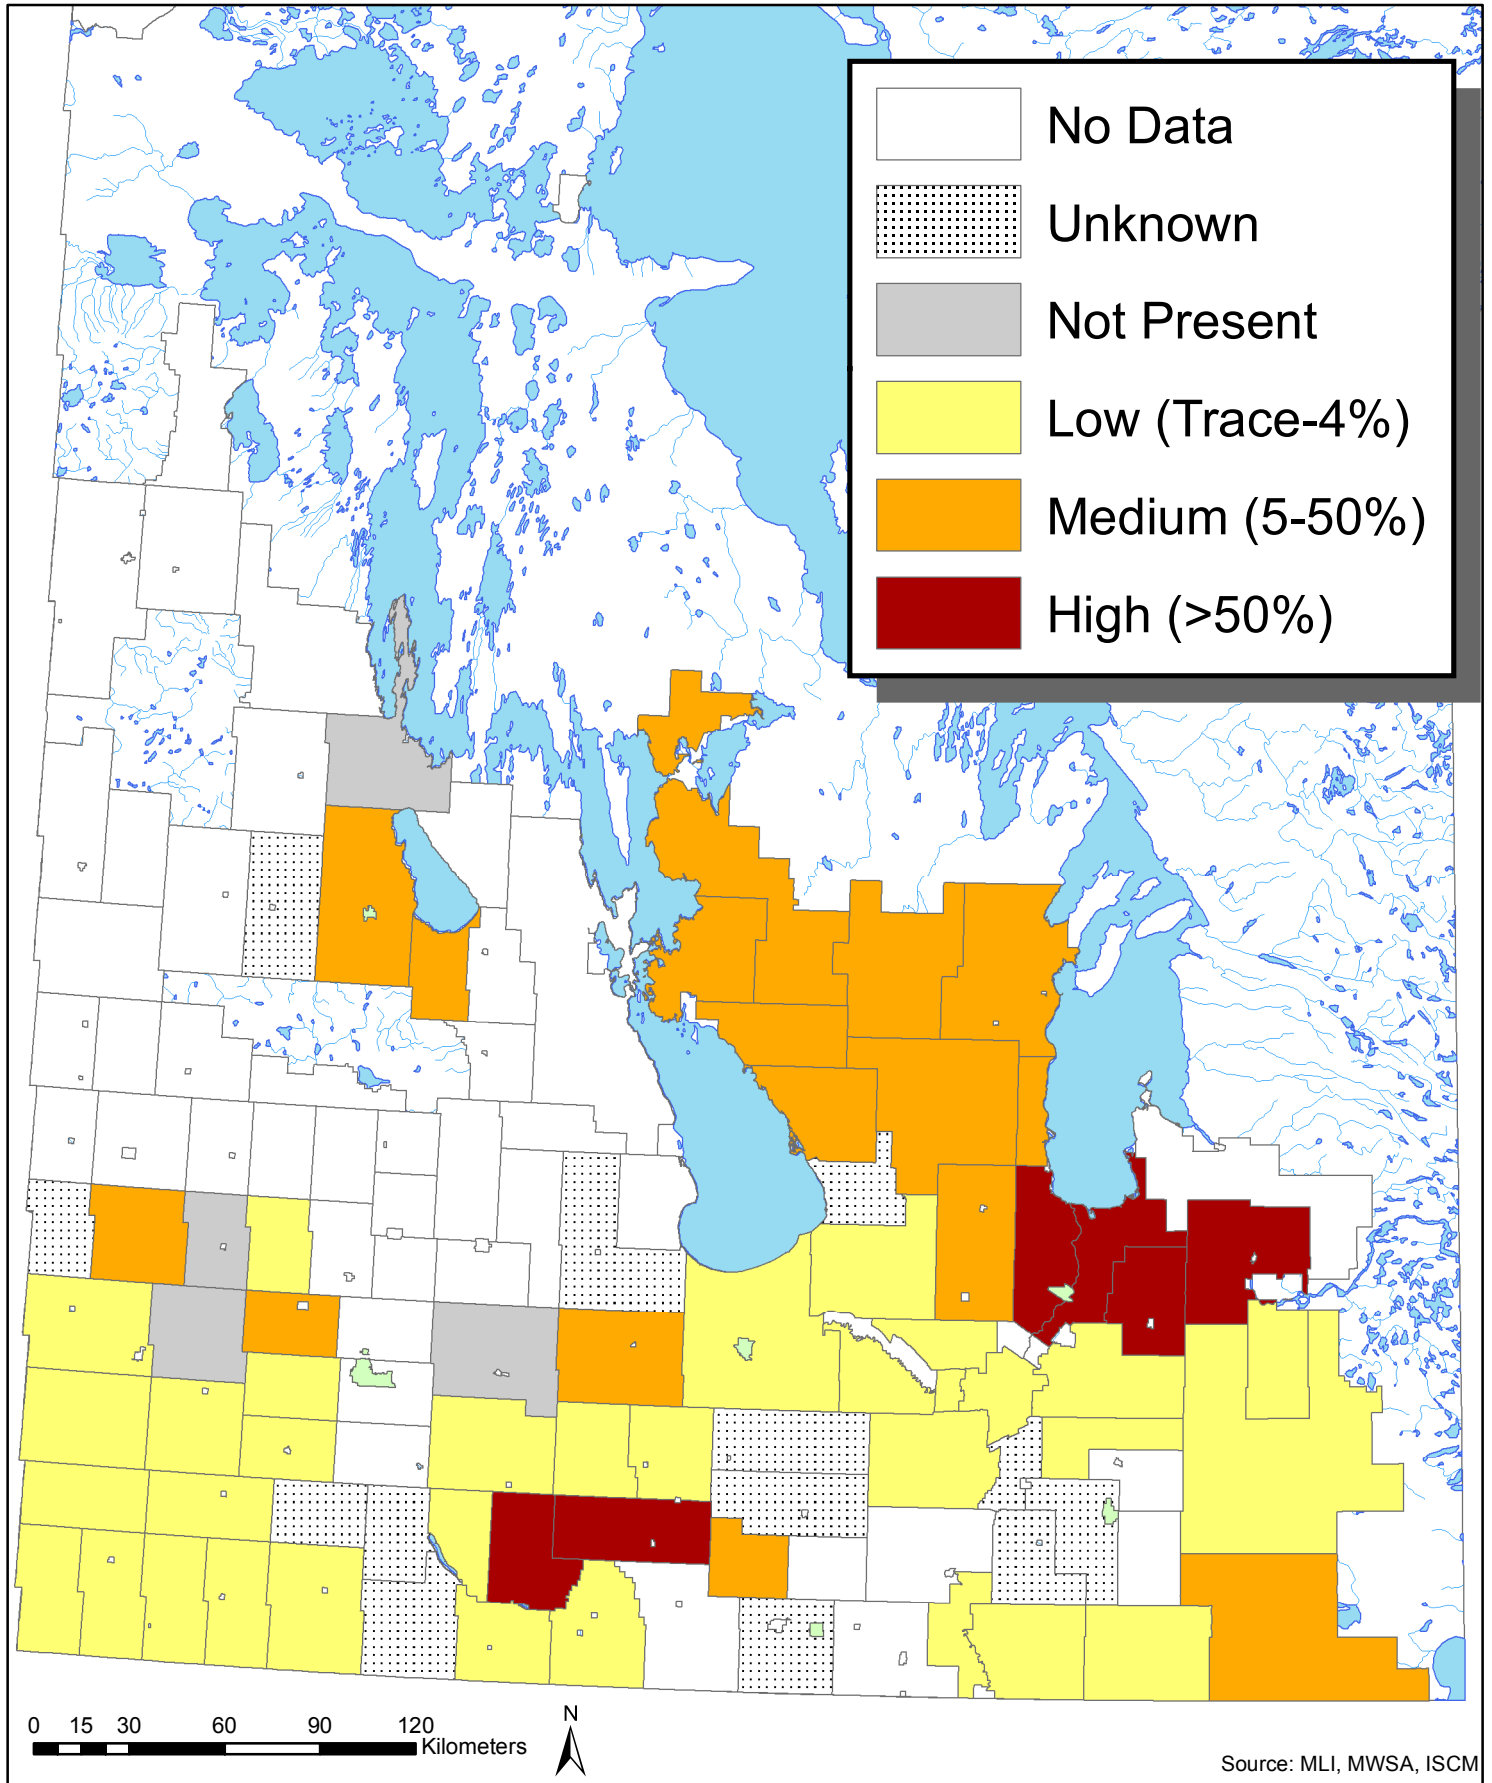

Oxeye Daisy (*Leucanthemum vulgare*) Infestation in Manitoba Municipalities in 2011

Invasive Species Council of Manitoba
www.invasivespeciesmanitoba.com
(204) 232-6021

*An estimate is based on the % of sections (640 acres) infested within a RM